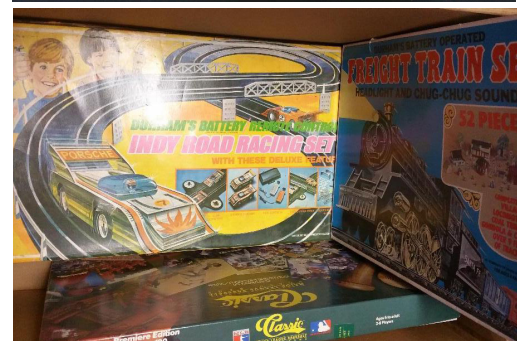

Information is believed to be accurate but not guaranteed.

**330.455.9357 • kikoauctions.com**

**PINBALL MACHINES:** Alien Poker, Aztec, and Jack In the Box.

**STAR TREK:** Mego, Mission to Gamma VI, Enterprise Bridge playset with figures, communicators MOC, several figures MOC, the motion picture small figures MOC, large figures MIB, wrist communicators MIB, bridge playset MIB, and more. Playmates, close to having a complete collection of all toys produced from TOS, TNG, DS9, and Voyager, including figures MOC, ships MIB, weapons MIB, etc. Art Asylum lots of figures and ships all unopened. Vintage AMT model kits unbuilt and most are factory sealed. Galoob complete set of figures MOC. 1970s convention programs, 100+ autographed photos and trading cards, Hallmark ornaments, books, and much more..

**STAR WARS:** Large collection, most MOC or MIB, with some loose figures and vehicles. Large and small figures, ships, vehicles, weapons, etc. 1977 C3PO model factory sealed, original lobby cards, books, Hallmark ornaments, Darth Vader Pepsi store display, and much more.

**DIECAST VEHICLES:** Hot Wheels, case full of Redlines, 1970s-80s MOC and loose, 50+ newer MOC, Country Life layout. Matchbox, 50+ Johnny Lightning MOC, Disney Pixar cars, NASCAR cars, ERTL tractors, vintage Indy slot car set, and more.

**COMICS:** 1000+ comics from Marvel, DC, and others.

**OTHER TOYS:** Old Barbie dolls, 1970s Sesame Street music boxes, pin-back buttons, battery-operated train in box, talking Donald Duck and Daisy Duck, old detective games, tin Litho armored car, windup motorcycles, Russian car garage, and much more.