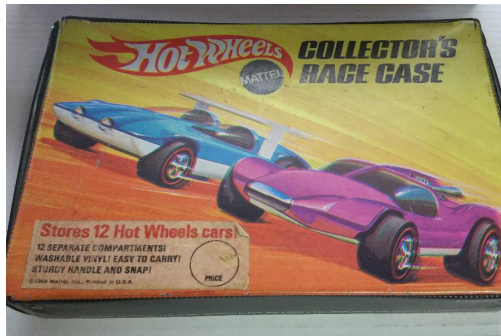

# AUCTION

LEADING THE INDUSTRY SINCE 1945

SATURDAY – MARCH 2, 2019 – 11:30 AM

**1970s & Newer Star Trek, Star Wars, MOTU & TMNT Toys**  
**Pinball Machines - Diecast Toys – Hot Wheels**  
**Sports & Non-Sports Cards - Comics**

Information is believed to be accurate but not guaranteed.

**330.455.9357 • kikoauctions.com**

**PINBALL MACHINES:** Alien Poker, Aztec, and Jack In the Box.

**STAR TREK:** Mego, Mission to Gamma VI, Enterprise Bridge playset with figures, communicators MOC, several figures MOC, the motion picture small figures MOC, large figures MIB, wrist communicators MIB, bridge playset MIB, and more. Playmates, close to having a complete collection of all toys produced from TOS, TNG, DS9, and Voyager, including figures MOC, ships MIB, weapons MIB, etc. Art Asylum lots of figures and ships all unopened. Vintage AMT model kits unbuilt and most are factory sealed. Galoob complete set of figures MOC. 1970s convention programs, 100+ autographed photos and trading cards, Hallmark ornaments, books, and much more..

**DIECAST VEHICLES:** Hot Wheels, case full of Redlines, 1970s-80s MOC and loose, 50+ newer MOC, Country Life layout. Matchbox, 50+ Johnny Lightning MOC, Disney Pixar cars, NASCAR cars, ERTL tractors, vintage Indy slot car set, and more.

**COMICS:** 1000+ comics from Marvel, DC, and others.

**OTHER TOYS:** Old Barbie dolls, 1970s Sesame Street music boxes, pin-back buttons, battery-operated train in box, talking Donald Duck and Daisy Duck, old detective games, tin Litho armored car, windup motorcycles, Russian car garage, and much more.